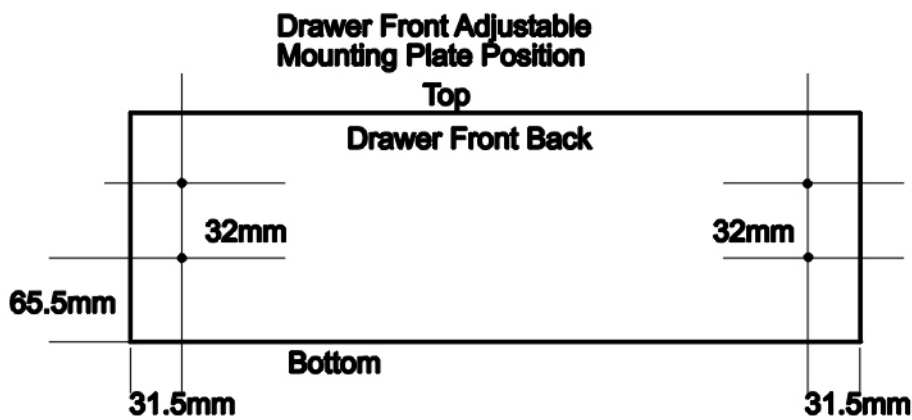

DOORS DIRECT

SPECIALIST SUPPLIERS OF MADE TO MEASURE KITCHEN & BEDROOM DOORS

UNIT 9 HARRIER PARK, HAWKSWORTH
DIDCOT OXON OX11 7PL

TEL 01235 816595

FAX 01235 819988

E-mail: enquiries@kitchenrefurbs.co.uk

Blumotion Drawer Fitting Guide

Drawer Runner Positions